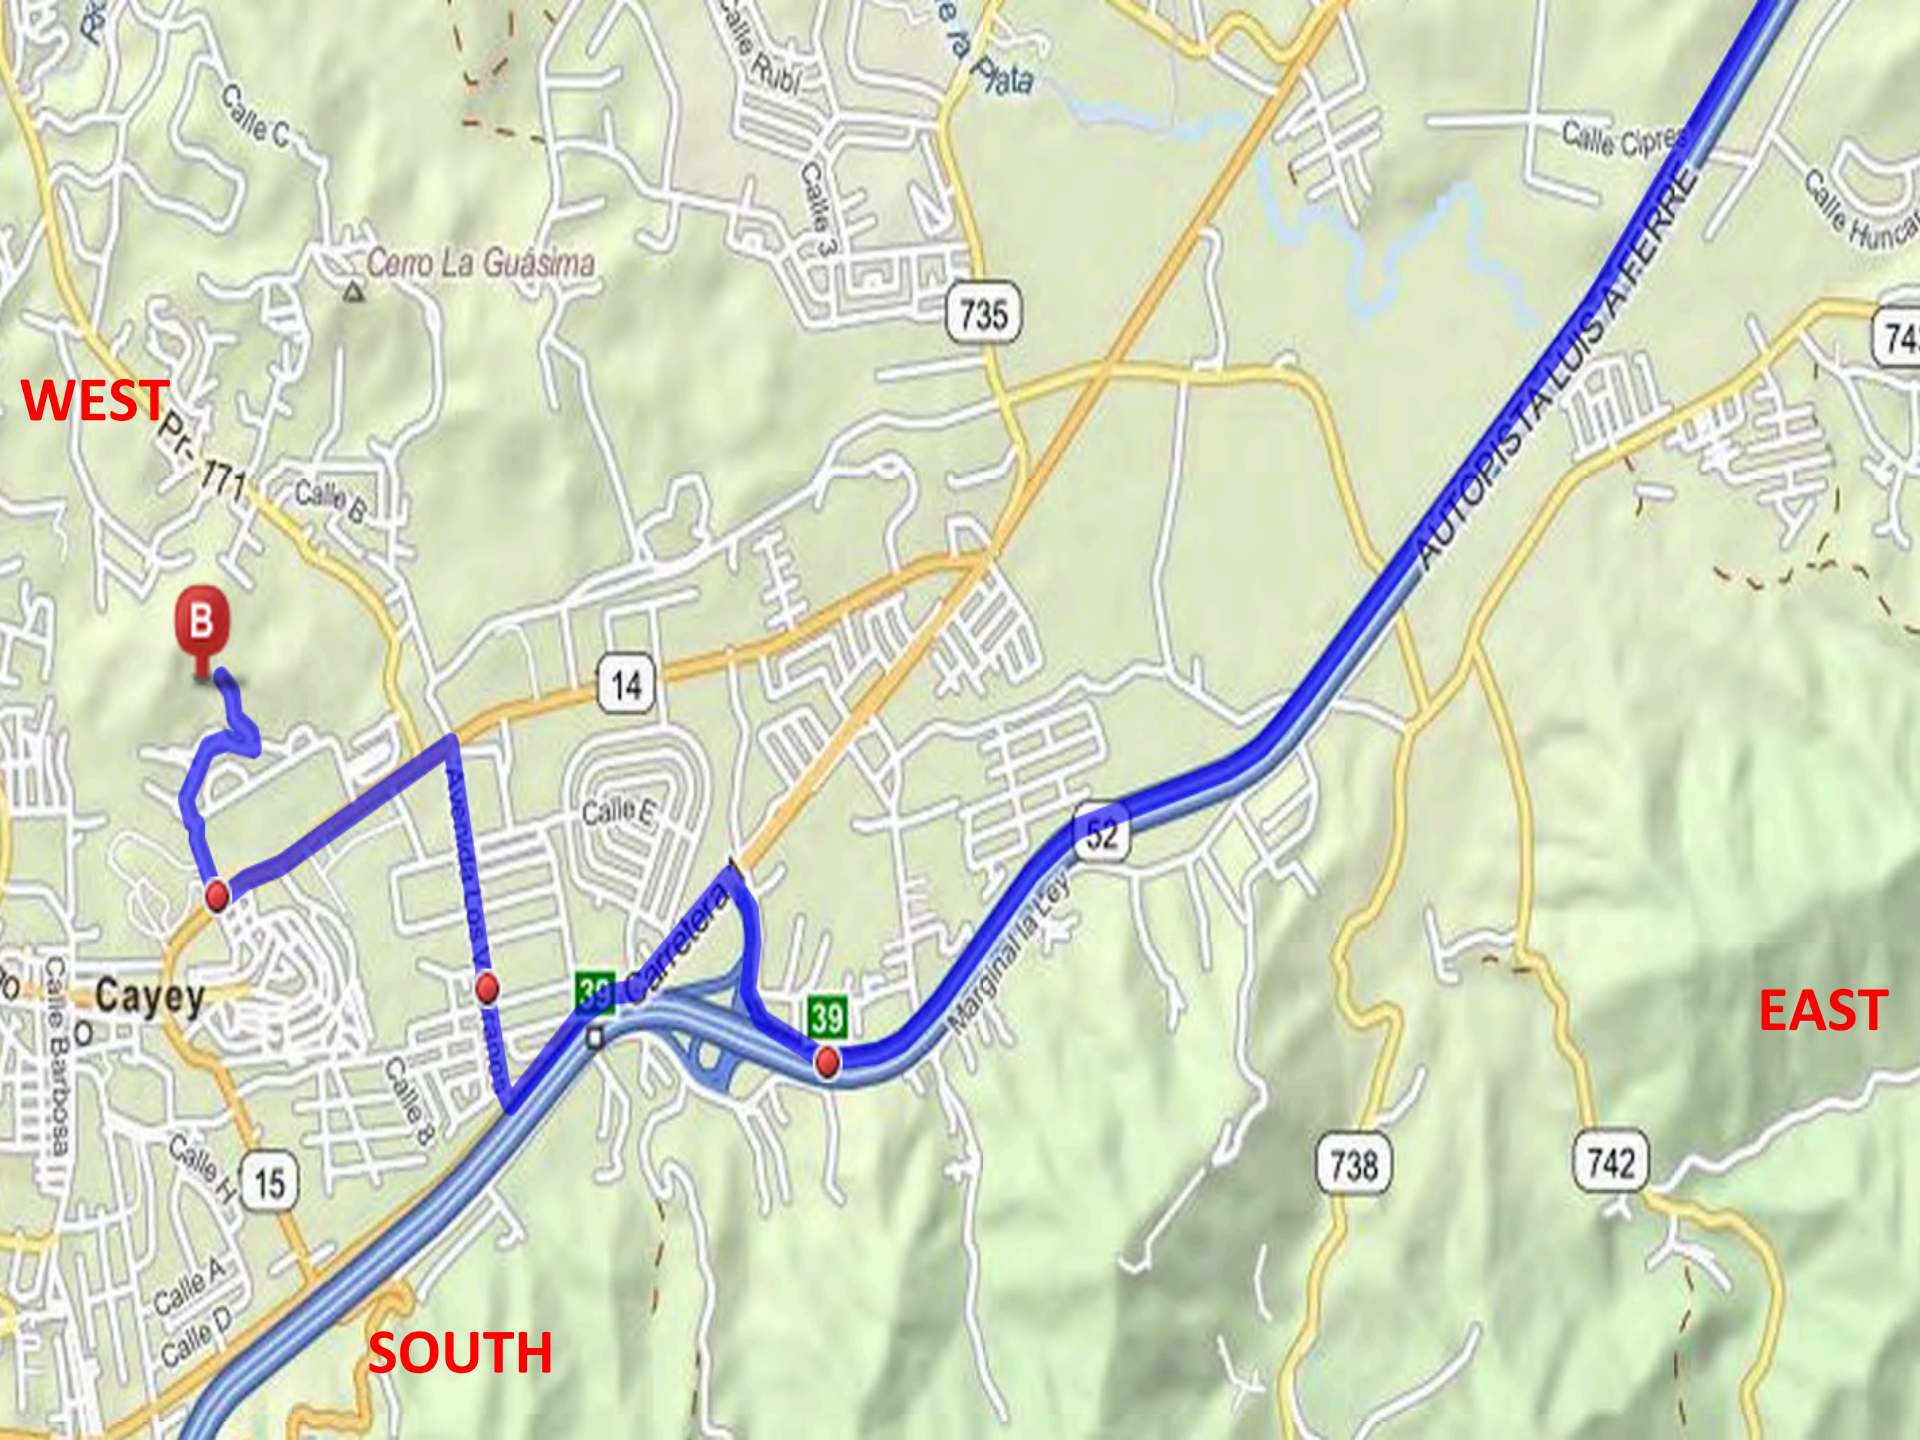

WEST

EAST

SOUTH

B

Cayey

Cerro La Guásima

AUTOPISTALUIS A FERRE

Carretera

Marginal la Ley

735

14

52

15

738

742

74

Calle C

Calle Rubi

Calle Pata

Calle Cipres

Calle Hunca

Calle B

Calle E

Calle Barbosa

Calle H

Calle A

Calle D

Calle B