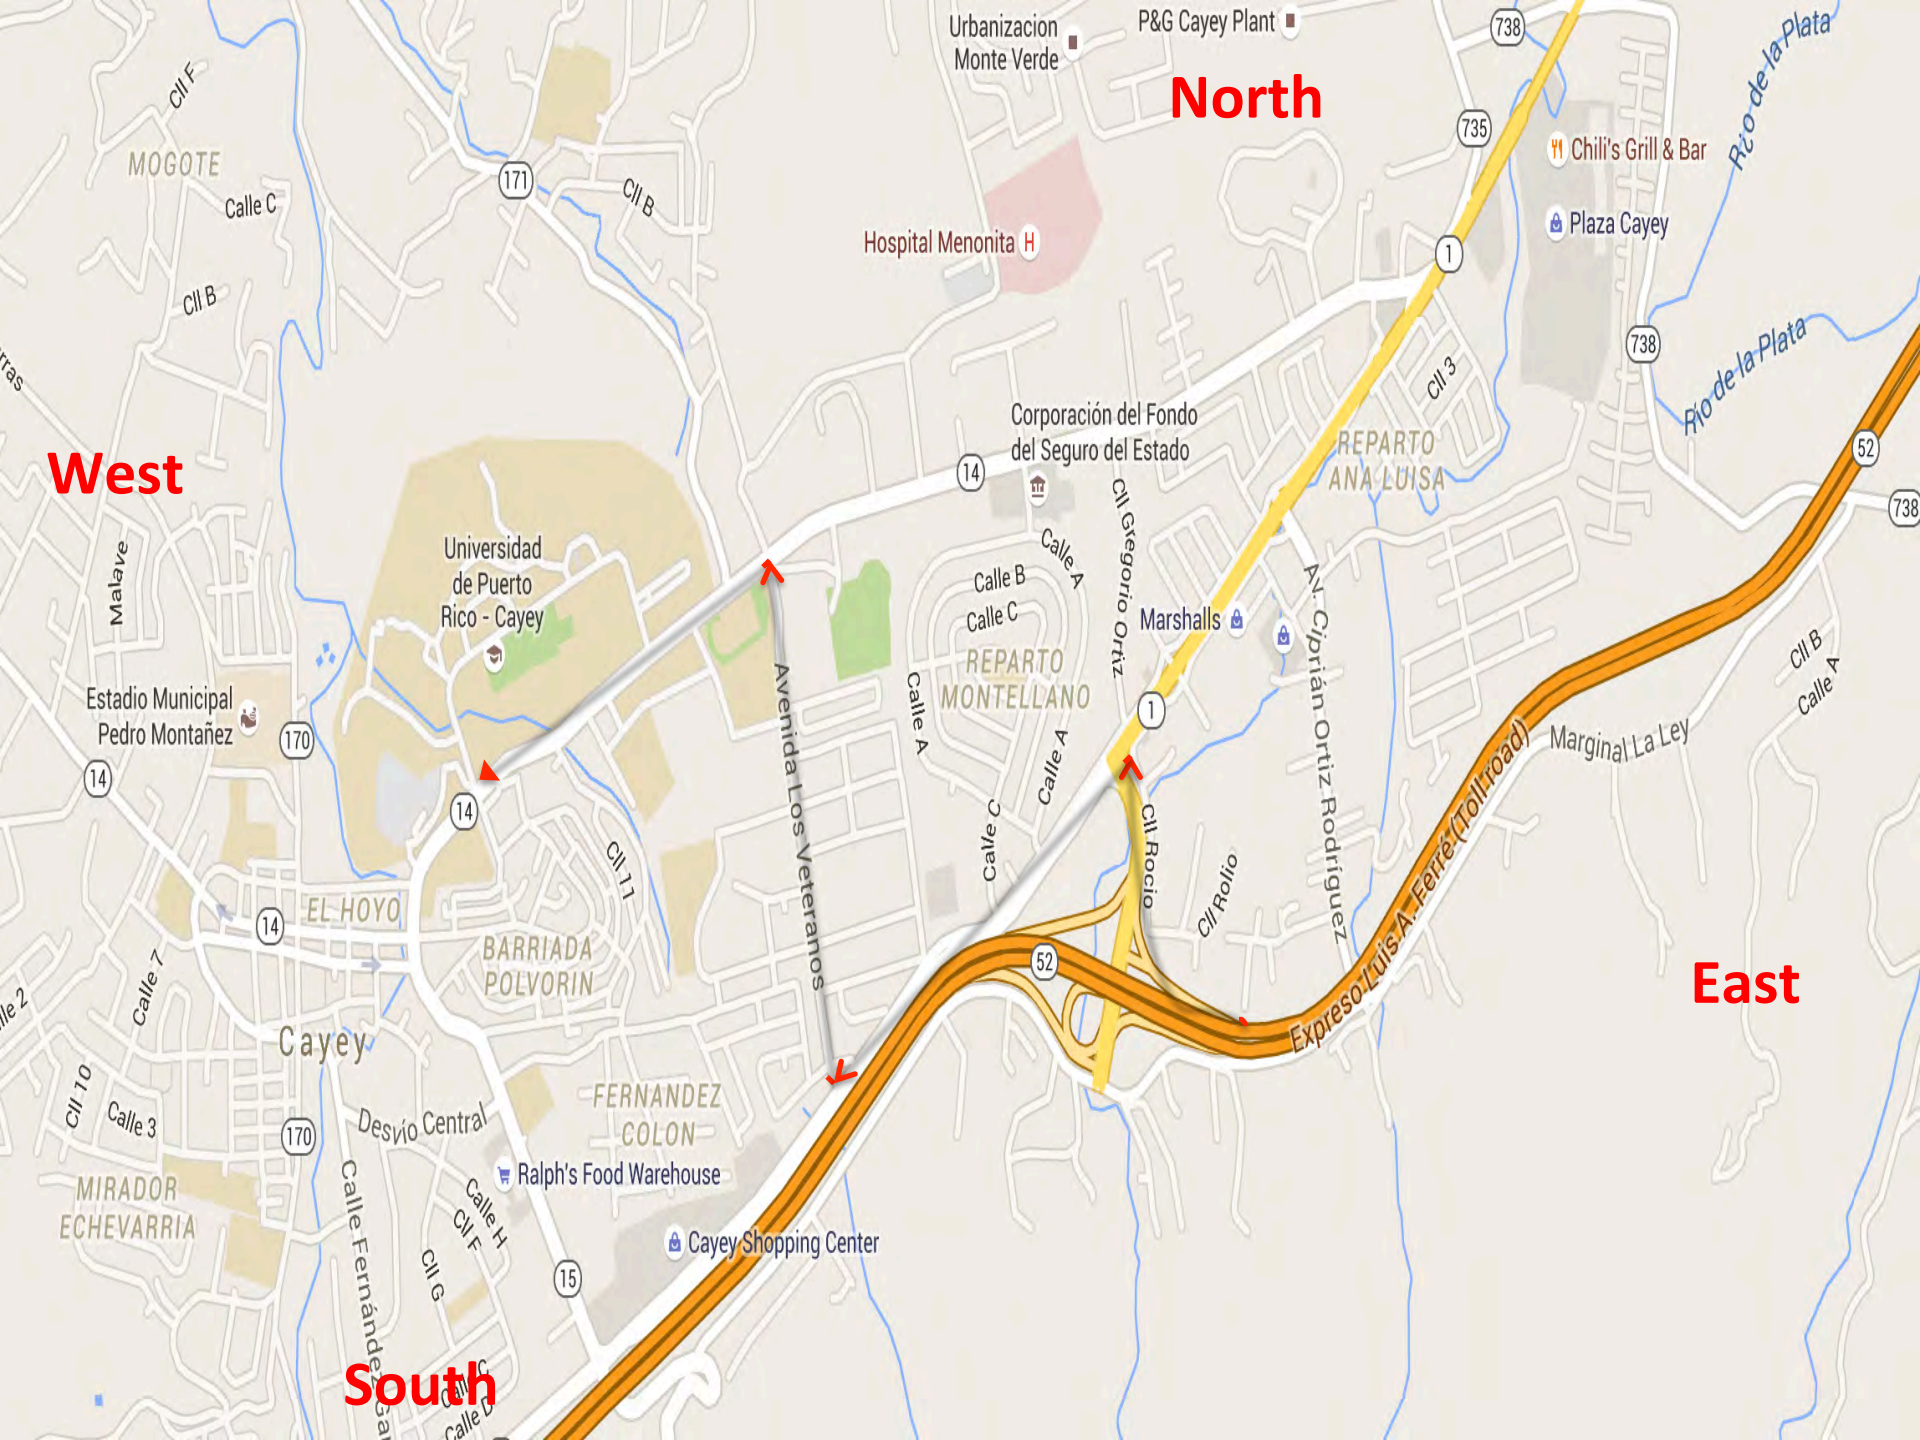

North

West

East

South